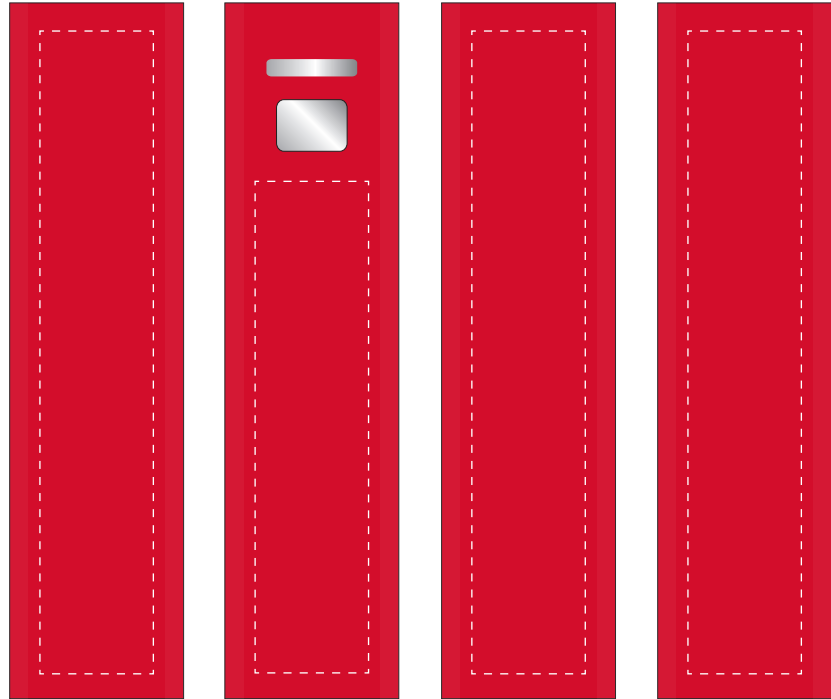

Your Ref:	Quantity:	Product Code: ZC2130
Our Ref:	Version: 1	Product Colour: RED

PRINTING CONCERNS:

PRODUCT INFO:

We stock this item in the following colours

PANTONE REFERENCE(S)

Full Colour Printing

ARTWORK SCALE 100%

Product Image for visualisation
- colours may vary

LEFT SIDE

FRONT

RIGHT SIDE

BACK

ARTWORK SCALE 100%
Max print area: 65mm x 15mm

ARTWORK SCALE 100%
Max print area: 85mm x 15mm

The dashed line is to demonstrate print area and will not appear on your printed item